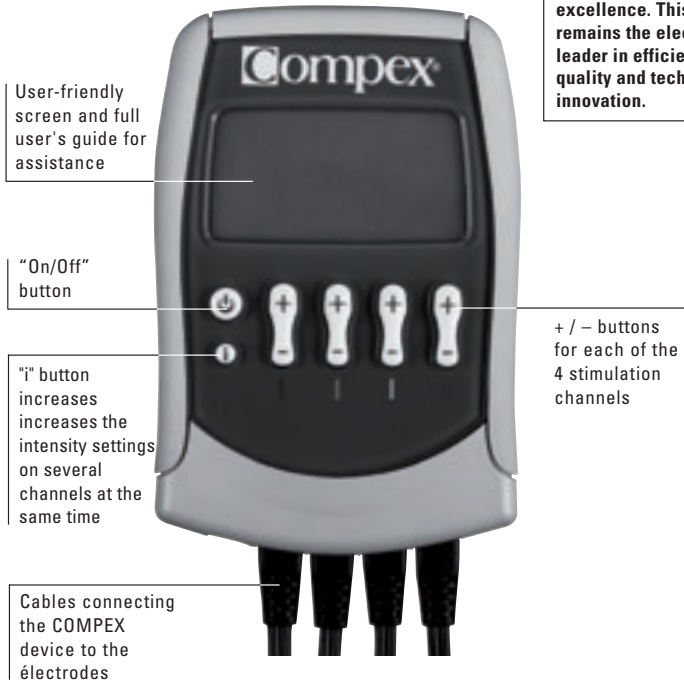

MUSCLE INTELLIGENCE™ : The muscular revolution is under way!

In this catalogue you will discover certain COMPEX models preceded by the symbol *Mi*, which stands for *muscle intelligence*™. *Mi* is a revolutionary technology, exclusive to COMPEX, which electronically senses the condition of your muscles and delivers stimulation that is customized for your muscles. Your training is automatically personalised and therefore is perfectly suited to your physiology.