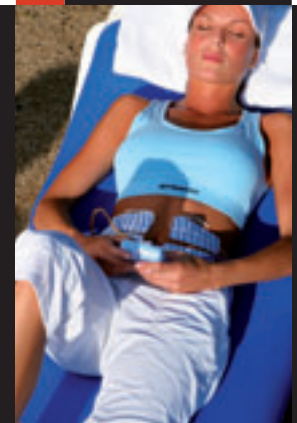

The COMPEX difference!

+ SWISS TECHNOLOGY

Several layers of Multistick® gel help the electrode adhere better to the skin, making the workout more effective and comfortable.