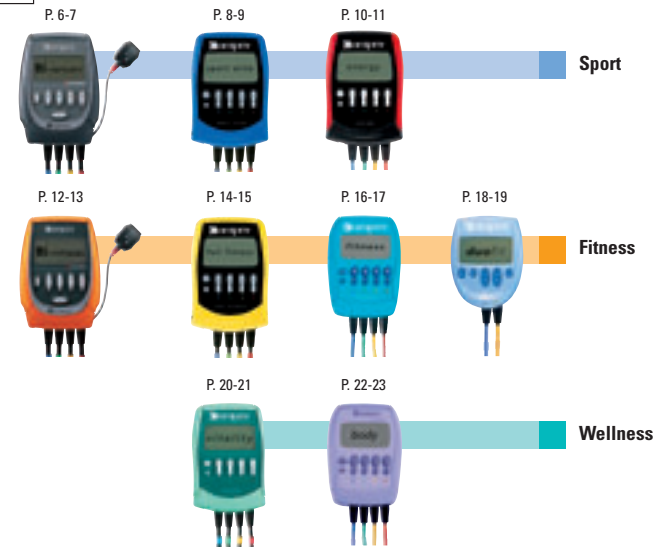

Electrostimulation at the service of mankind

Electrostimulation reproduces the body's natural process of voluntary muscular contractions thanks to « optimal » electrical impulses. These comfortable impulses, which stimulate the muscle's motor nerve, produce muscle contractions as naturally as any sports activity.

The superior engineering and easy-to-use design of COMPEX products make them incredibly comfortable to use and quick to master.

SWISS TECHNOLOGY

With superior Swiss technology, COMPEX can guarantee unmatched precision and excellence. This is why COMPEX remains the electrostimulation leader in efficiency, product quality and technological innovation.

MUSCLE INTELLIGENCE™ : The muscular revolution is under way!

In this catalogue you will discover certain COMPEX models preceded by the symbol *Mi*, which stands for *muscle intelligence*™. *Mi* is a revolutionary technology, exclusive to COMPEX, which electronically senses the condition of your muscles and delivers stimulation that is customized for your muscles. Your training is automatically personalised and therefore is perfectly suited to your physiology.

SUMMARY