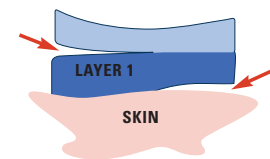

The COMPEX difference!

+ SWISS TECHNOLOGY

Electrode WITHOUT Multistick® gel